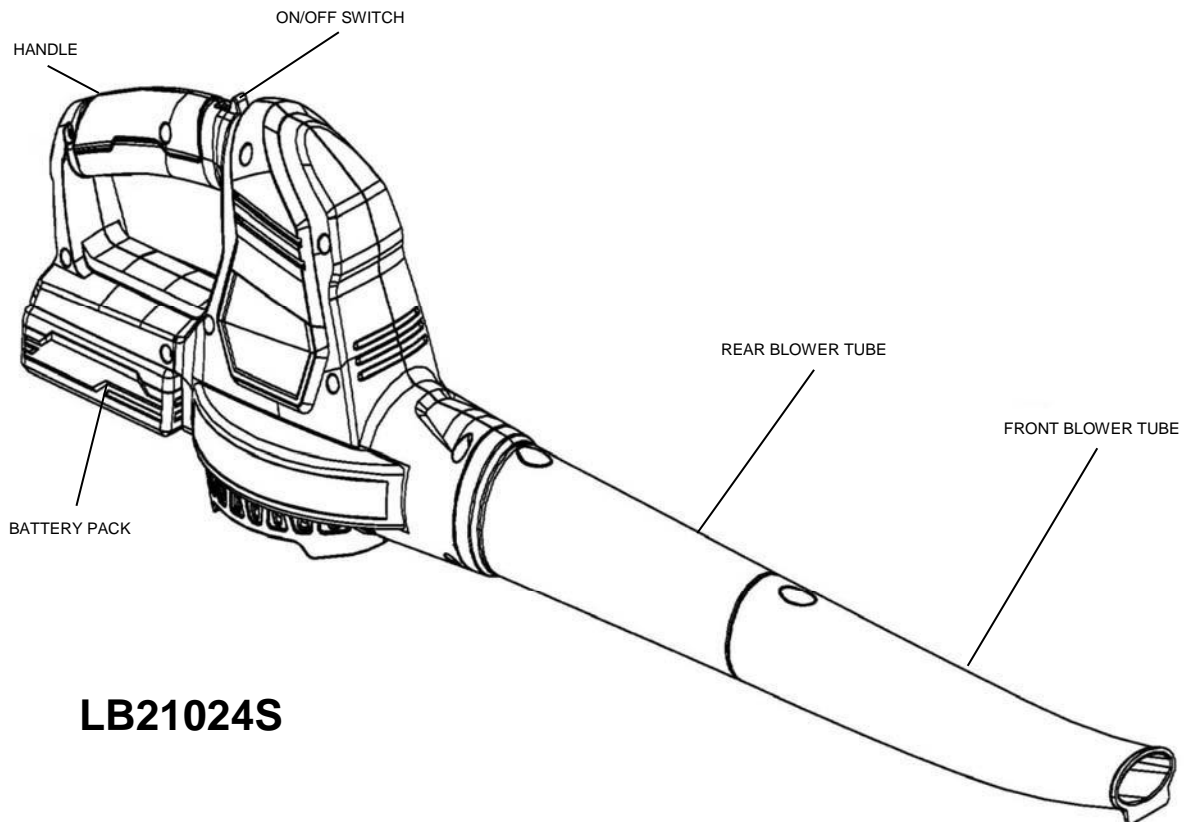

FEATURES

PRODUCT SPECIFICATIONS

LB21024S

Input. 24 V / 2.0Ah, DC only
Speed 130 MPH Tube
Length. 20 In. Weight.
. 4.4 LBS

- One Speed Switch - Snap on tube - Rubber Over-Molded Handle

ASSEMBLY

PACKING LIST

- Blower
- Blower Tubes
- Battery and Charger - Instruction manual