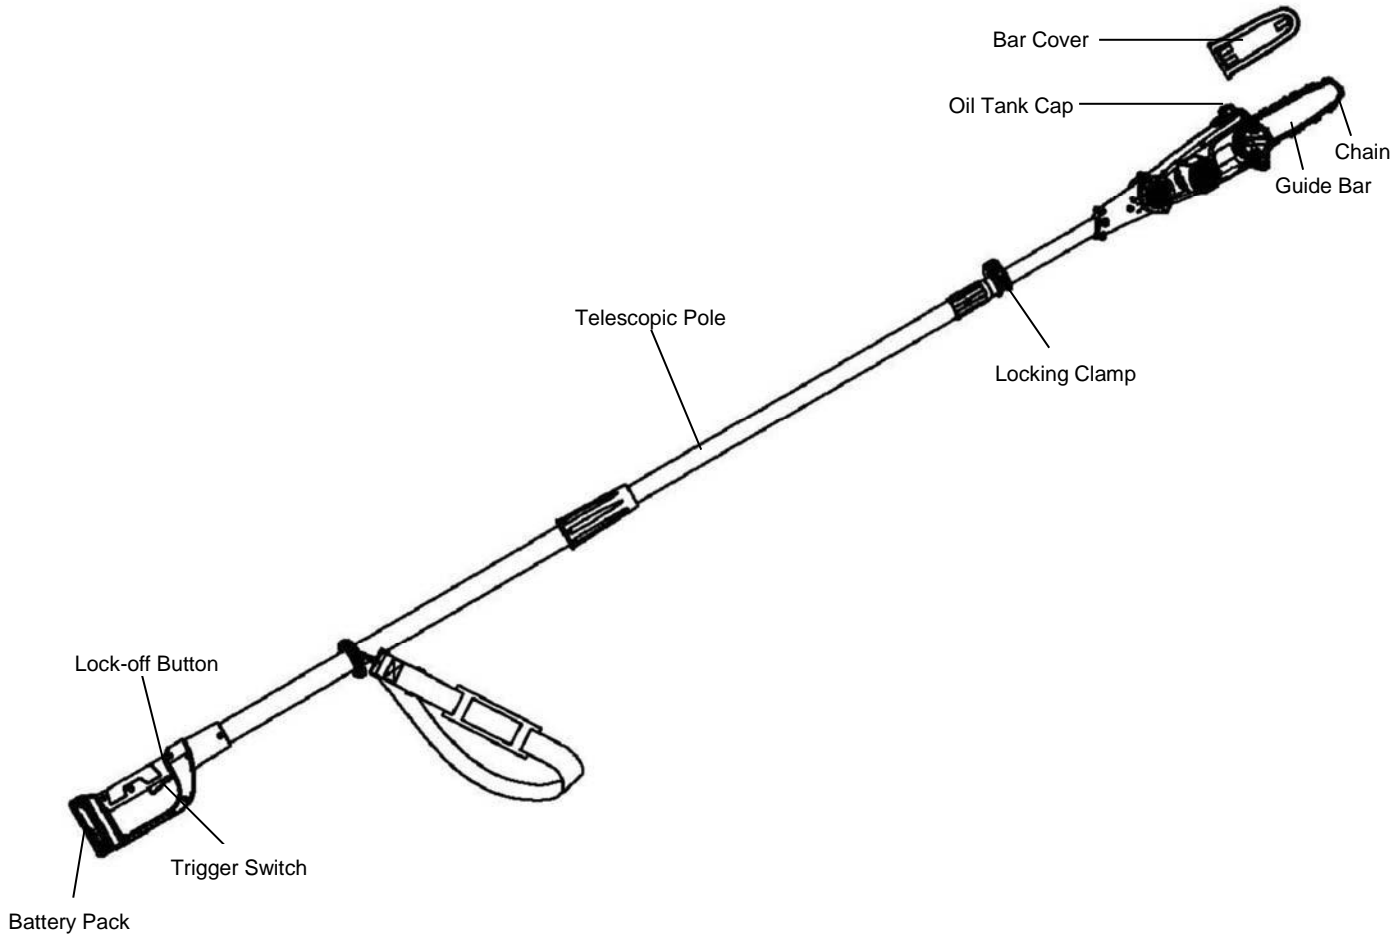

## LPS41024S

Input .....	24 V/2.0Ah, DC only
Bar Length .....	10" Oregon Bar
Weight .....	9.2 lbs.
Total Extended Length .....	9 ft. 2 in.
Oil capacity.....	50ml

---